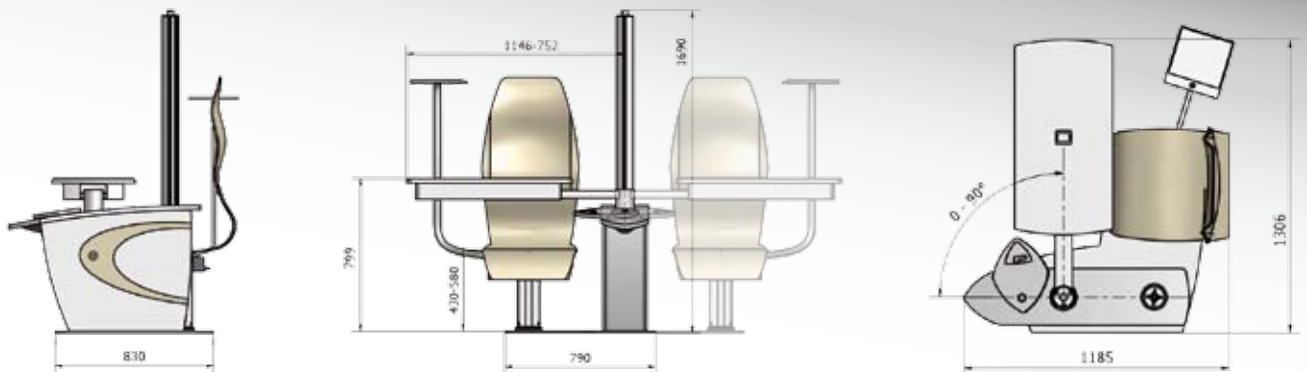

DIMENSIONS

TOMEY EUROPE
TOMEY GmbH
Am Weichselgarten 19a
91058 Erlangen
Germany

TOMEY ASIA-PACIFIC
TOMEY CORPORATION JAPAN
2-11-33 Noritakeshinmachi
Nishi-ku, Nagoya 451-0051
Japan

Phone (+49) - 9131 - 77710
Fax (+49) - 9131 - 777120
eMail: info@tomey.de

Phone (+81) - 52 - 581 - 5327
Fax (+81) - 52 - 561 - 4735
eMail: intl@tomey.co.jp